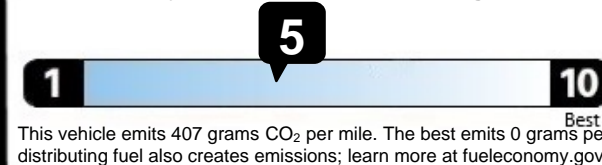

LIMITED WARRANTY/ROADSIDE ASSISTANCE

3 Years / 36,000 Miles Basic
5 Years / 60,000 Miles Powertrain
5 Years / Unlimited Mileage Rust Perforation
3 Years / 36,000 24/7 Roadside Assistance
See Owner Info Kit&Warranty For Details

OPTIONAL EQUIPMENT AND OTHER ITEMS

Manufacturer's Suggested Retail Price	$36,495.00
Exterior Color: Crystal Black Silica	
Full Tank of Gas	INCLD
Standard Option: 21	
Carbon Fiber Trunk Trim	$336.00
Sunshade - Windshield	$76.00

EPA DOT Fuel Economy and Environment

Fuel Economy

22 MPG
combined city/hwy

19 city

26 highway

4.5 gallons per 100 miles

Compact cars range from 14 to 142 MPG.
The best vehicle rates 142 MPGe.

You spend $1,500 more in fuel costs over 5 years compared to the average new vehicle.

Annual fuel cost
$1,700

Fuel Economy & Greenhouse Gas Rating (tailpipe only)