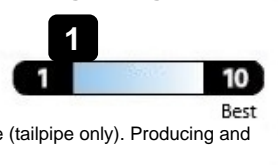

Smog Rating (tailpipe only)

Actual results will vary for many reasons, including driving conditions and how you drive and maintain your vehicle. The average new vehicle gets 27 MPG and costs $6,500 to fuel over 5 years. Cost estimates are based on 15,000 miles per year at $2.35 per gallon. MPGe is miles per gallon equivalent. Vehicle emissions are a significant cause of climate change and smog.

fueleconomy.gov

Calculate personalized estimates and compare vehicles